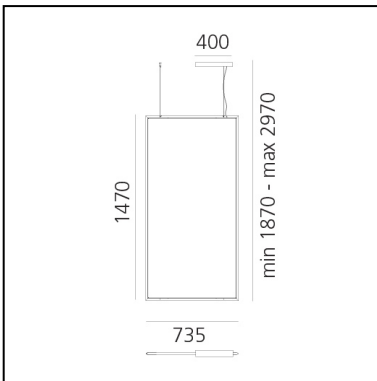

Discovery Space Rectangular - Black - App Compatible

Ernesto Gismondi

IP20    Dimmerable: 

LUMINAIRE

- Watt: **52W**
- Voltage: **220-240V**
- Delivered lumens output: **4002lm**
- CCT: **3000K**
- Efficiency: **55%**
- Efficacy: **76.97lm/W**
- CRI: **90**
- Dimmable Typology: **Push & APP**

DIMENSIONS

- Length: **cm 73.5**
- Width: **cm 1.7**
- Height: **cm 147**
- Max Height from ceiling: **cm 297**

SOURCES INCLUDED

- Category: **Led**
- Number: **1**
- Watt: **47W**
- Color Tolerance: **MacAdam 3SDCM**
- Service Life: **L90 (6K) 50000h**